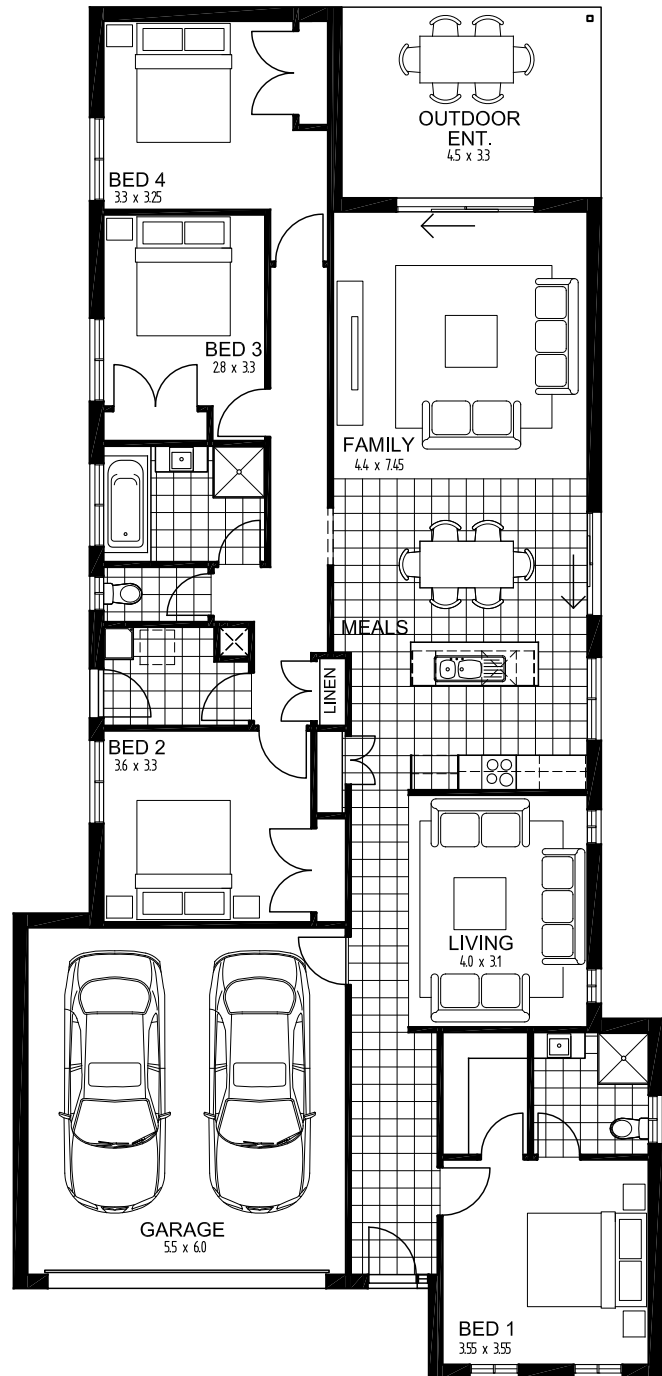

# THE VOGUE 2330

## Dimensions:

House: 165.68m<sup>2</sup> | 17.83sq

Garage: 36.37m<sup>2</sup> | 3.91sq

Outdoor: 14.90m<sup>2</sup> | 1.60sq

**Total House: 216.95m<sup>2</sup> | 23.35sq**

House Length: 23.78m

House Width: 11.27m

**Min Block Width: 12.50m**

## Features:

- Outdoor living
- 2 Living areas
- 4 Bedrooms
- Ensuite and Bathroom
- Double Garage

Name: \_\_\_\_\_

Signature: \_\_\_\_\_

Date: \_\_\_\_\_

Name: \_\_\_\_\_

Signature: \_\_\_\_\_

Date: \_\_\_\_\_