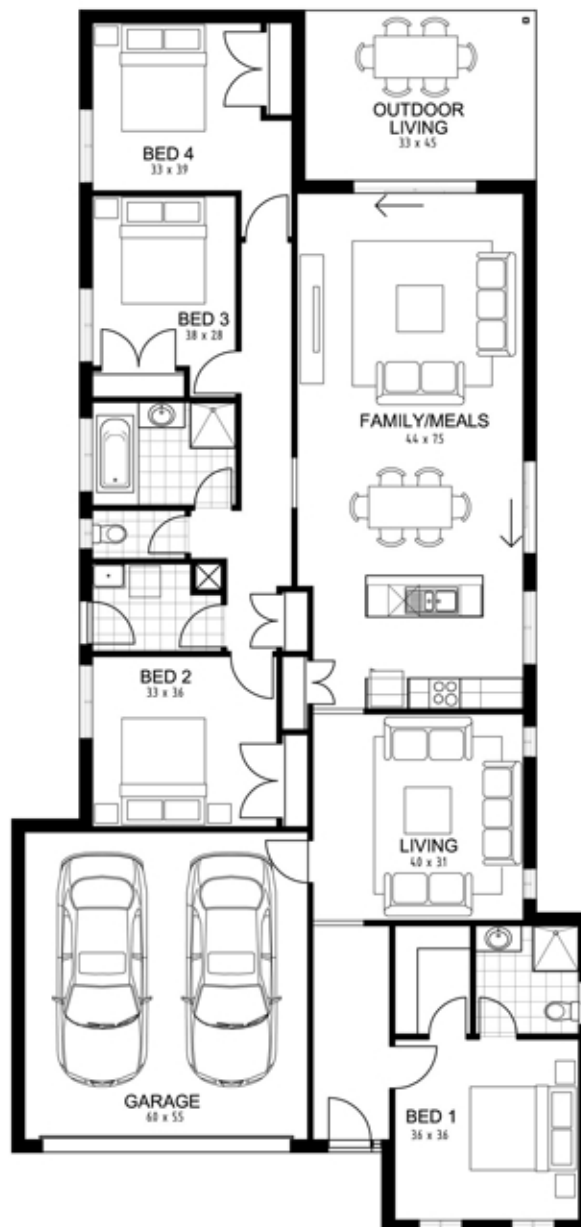

# THE VOGUE 2330

## Dimensions

House: 165.64m<sup>2</sup> | 17.83sq  
Garage: 36.20m<sup>2</sup> | 3.90sq  
Outdoor: 14.90m<sup>2</sup> | 1.60sq  
**Total House:** 216.74m<sup>2</sup> | 23.33sq

House Length: 23.75m  
House Width: 11.27m  
**Min Block Width:** 12.50m

## Features

- Outdoor Living
- 2 Living Areas
- 3 Bedrooms
- Ensuite & Bathroom
- Double Garage

Name: \_\_\_\_\_

Signature: \_\_\_\_\_

Date: \_\_\_\_\_

Name: \_\_\_\_\_

Signature: \_\_\_\_\_

Date: \_\_\_\_\_